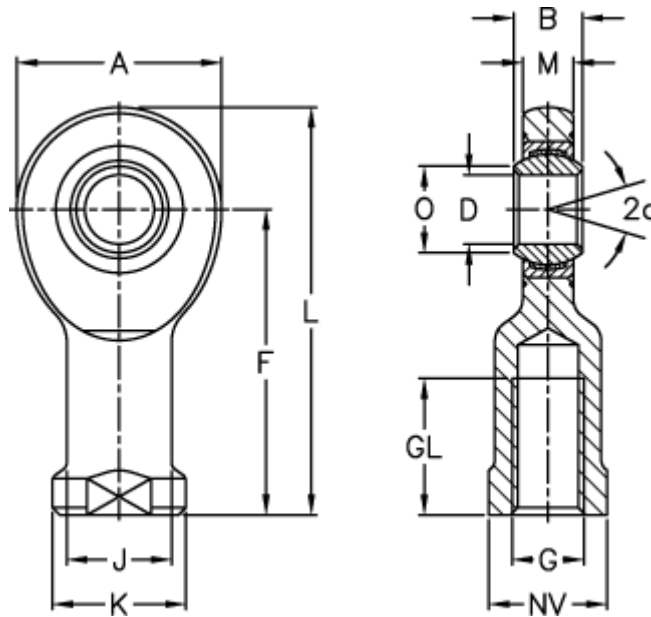

# Data Sheet

Article number: 03464015  
 Description: Fluro Rod end EI 15D  
 Note: 15

## Measures

A	= 40	J	= 21
a (degrees)	= 8	K	= 26
B	= 12	L	= 81
D	= 15	M	= 10
Dynamic drive (kN)	= 17.5	NV	= 22
F	= 61	O	= 18.4
g	= M14	Static drive kN	= 42.5
GL	= 29	Weight	= 180